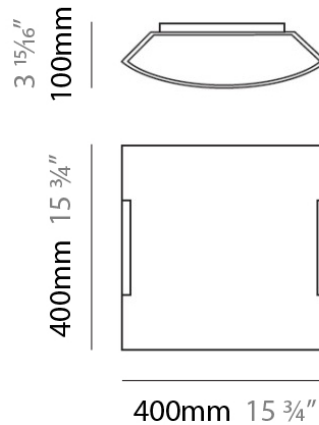

FLIGHT SURFACE

D82028

GENERAL

Series: Flight
Brand: Panzeri
Division: Design
Mounting Type: Surface
Mounting Location: Ceiling
Subcategory: Ambient

PHYSICAL

Shape: Rectangle
Length (mm): 400
Length (in): 15 3/4
Width (mm): 400
Width (in): 15 3/4
Extension (mm): 100
Extension (in): 4
Light Distribution: Omnidirectional
Weight (kg): 4.49
Weight (lbs): 9.9
Diffuser: Opaline Glass
Fixture Finish: NIC
Fixture Material: Glass / Aluminum

ELECTRICAL

Number of Lamps: 1
Lamp Type: LED Retrofit
Bulb Included: Bulb Not Included
Total Output Wattage (W): 15
Max. Wattage Per Lamp (W): 15
Lamp Base: RSC
Input Voltage (V): 120

LED

OPTICAL

RATINGS AND CERTIFICATIONS

Certified By: CSA Certified to UL and CSA Standards
IP rating: IP20